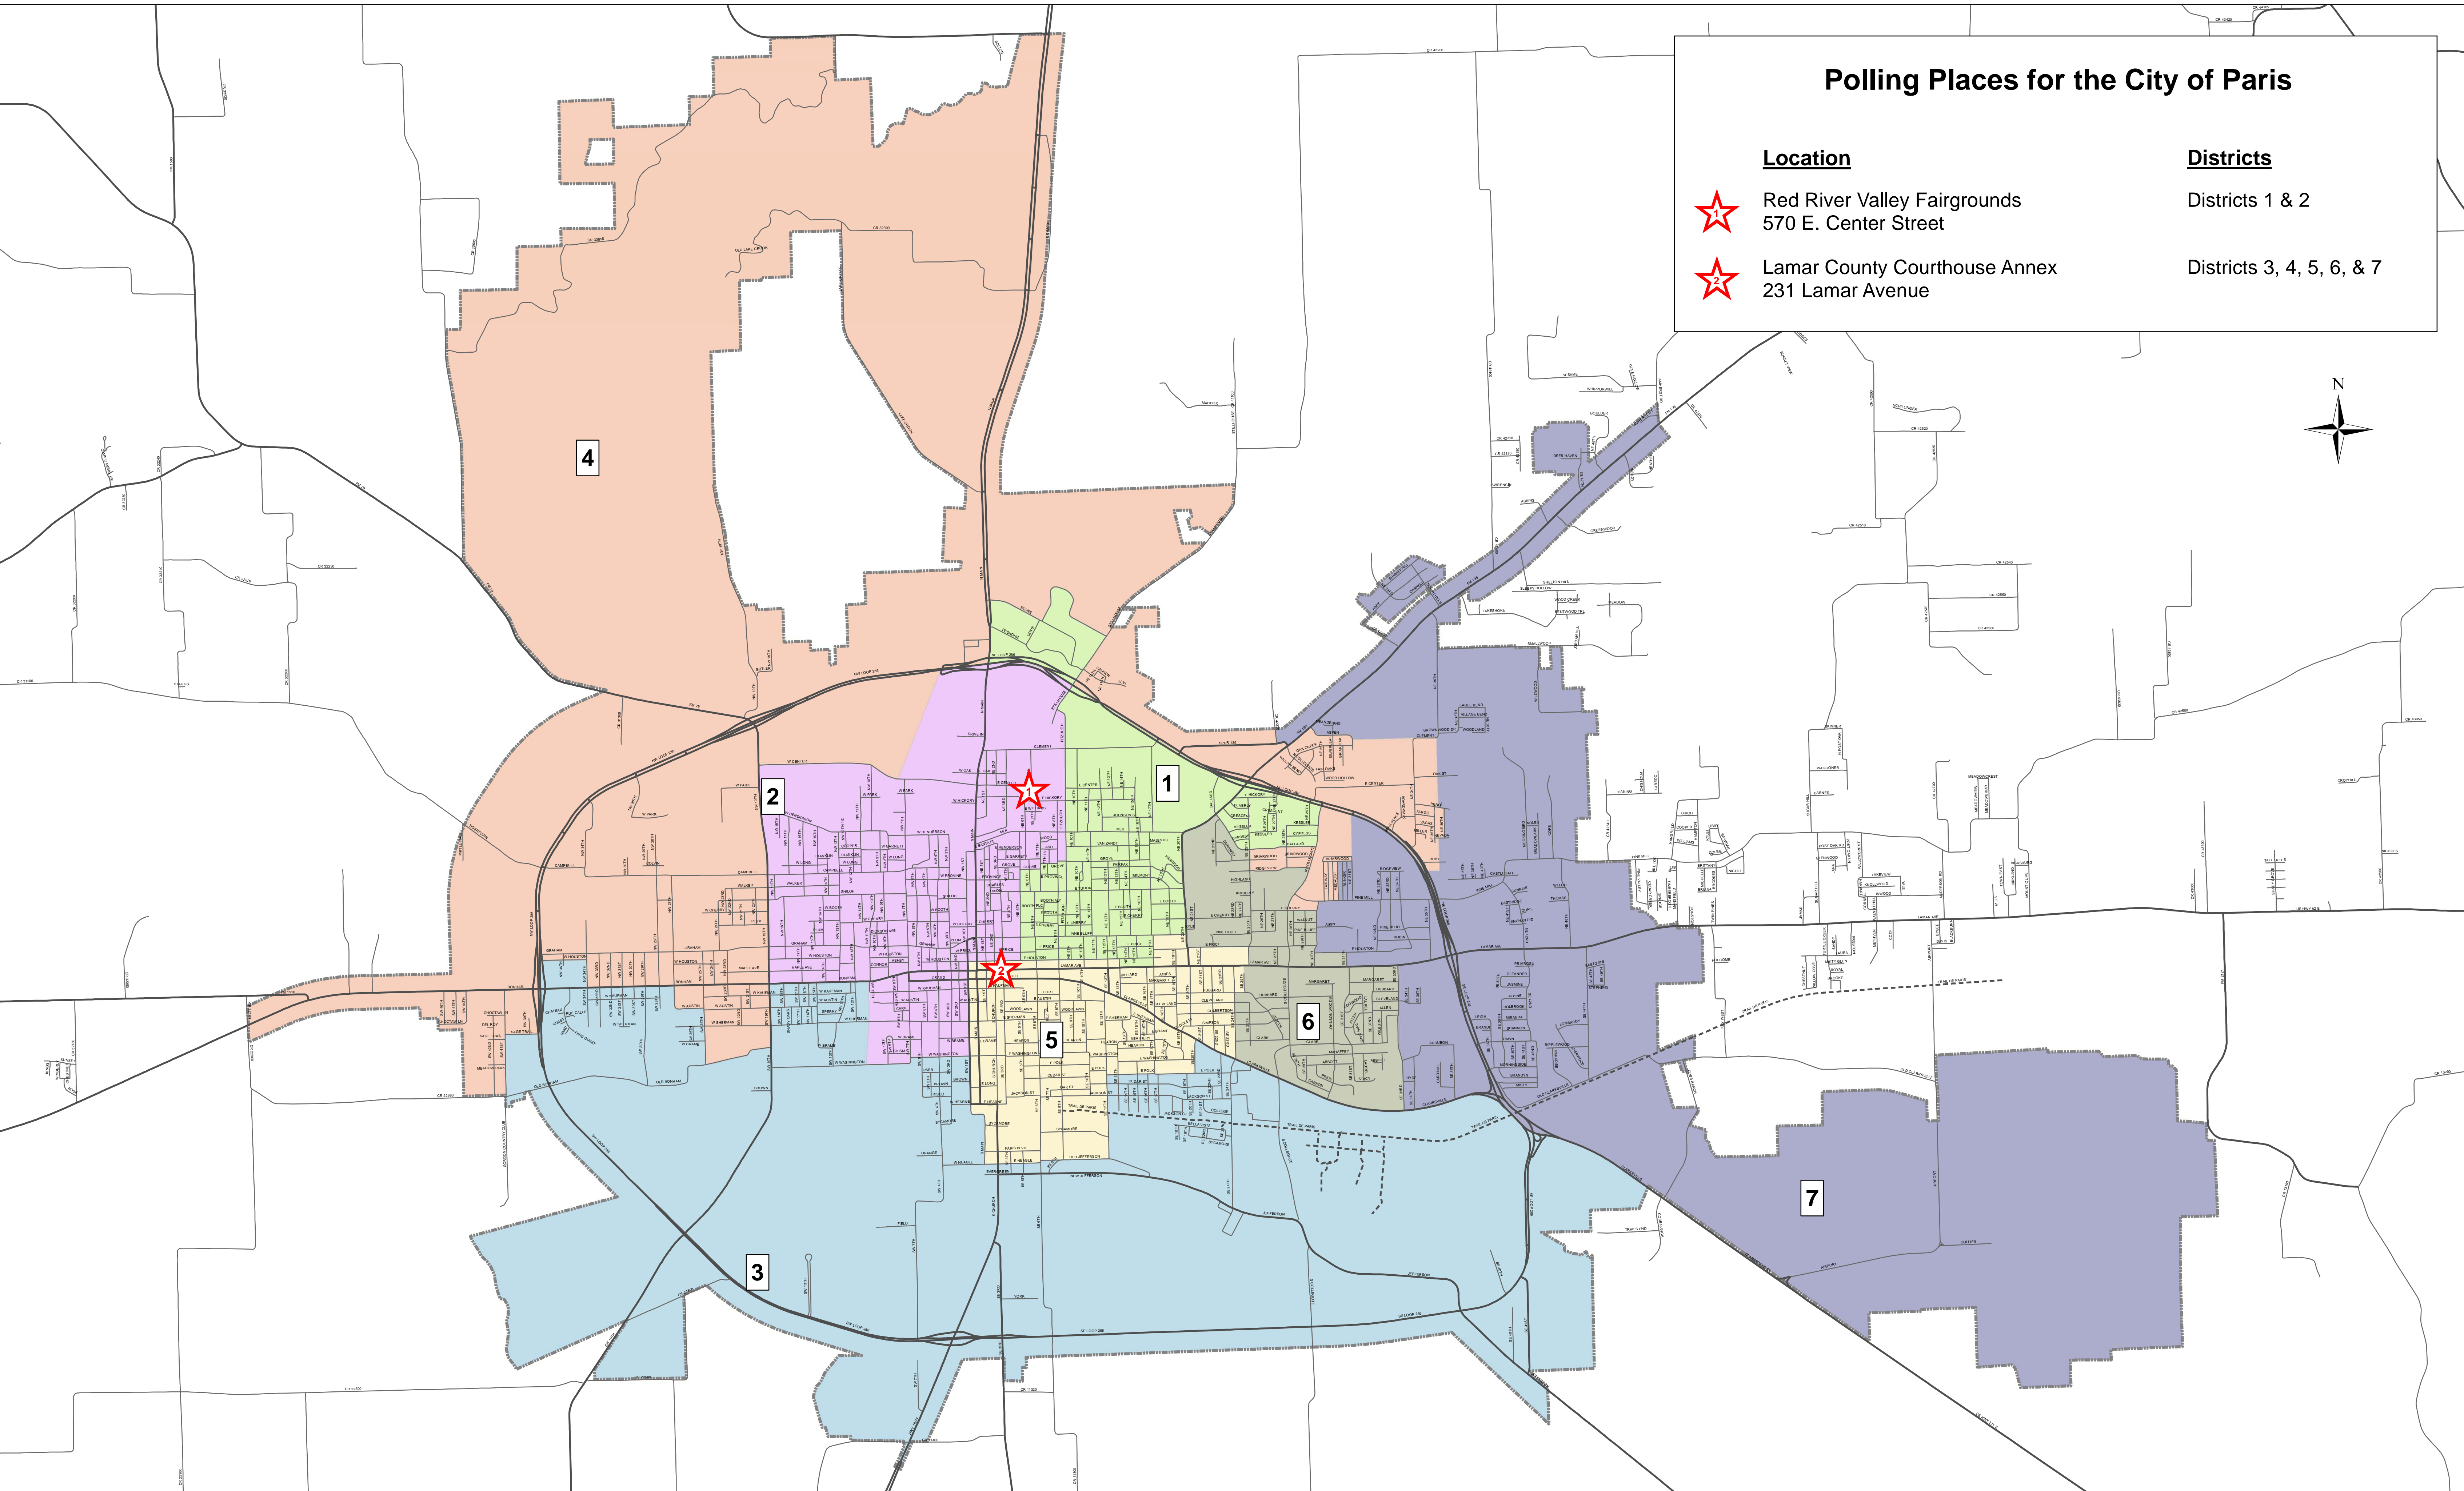

Polling Places for the City of Paris

Location		Districts
	Red River Valley Fairgrounds 570 E. Center Street	Districts 1 & 2
	Lamar County Courthouse Annex 231 Lamar Avenue	Districts 3, 4, 5, 6, & 7

Drawn By: JRO
 Date: April 2014
 Not to Scale
 Page 1 of 1

City of Paris Voting Districts May 10th 2014